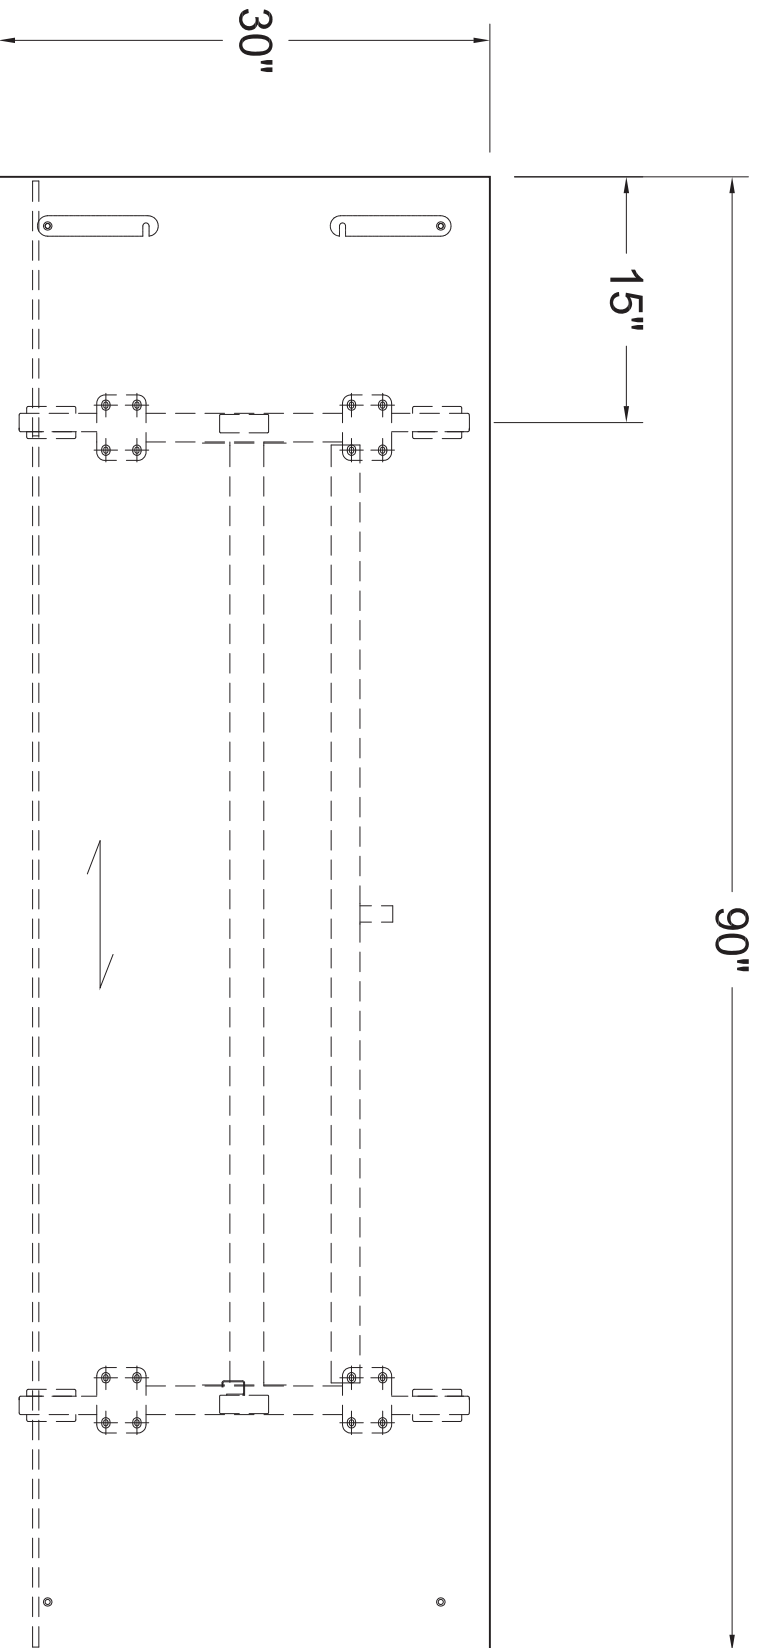

PLAN VIEW

90" x 30" METRONOME FLIP TOP TABLE

THIS DRAWING IS CONFIDENTIAL AND PROPRIETARY. NO PART OF THIS DRAWING MAY BE COPIED, DISCLOSED TO ANY THIRD PARTY OR USED FOR ANY PURPOSE WITHOUT THE EXPRESS WRITTEN AUTHORIZATION OF NIENKAMPER FURNITURE & ACCESSORIES